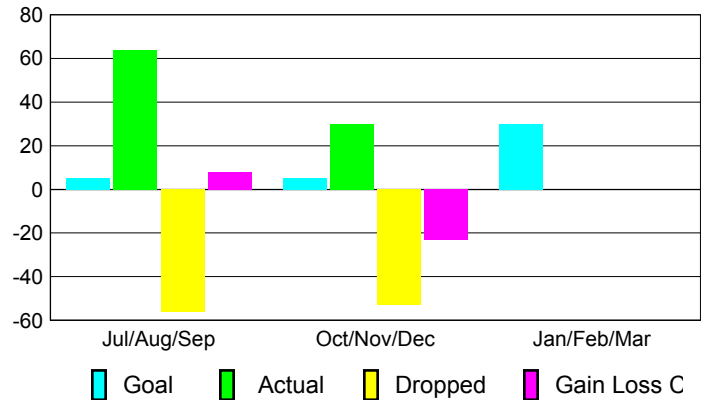

Club Results 2012-2013

Goal, New, Dropped, Gain/Loss

Comparison of Club Gain/Loss

Current Year Compared to the Previous Year

YTD Status Quo Clubs 2012-2013

Status Quo Clubs Compared to Status Quo Members

MEMBERSHIP

Membership Results
2012-2013

Membership
2011-2012

Month	Net Memb Goal	Actual New Memb	Actual Dropped Memb	Gain/Loss of Memb	Gain/Loss of Memb
Jul/Aug/Sep	5	64	-56	8	4
Oct/Nov/Dec	5	30	-53	-23	-14
Jan/Feb/Mar	30				14
Totals	40	94	-109	-15	4

Membership Results 2012-2013

Goal, New, Dropped, Gain/Loss

Comparison of Membership Gain/Loss

Current Year Compared to the Previous Year

Gender Comparison 2012-2013

Jul/Aug/Sep

Oct/Nov/Dec

Jan/Feb/Mar