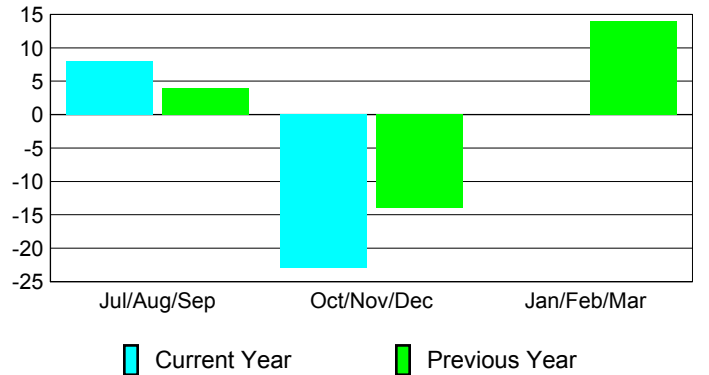

Club Results 2012-2013

Goal, New, Dropped, Gain/Loss

Comparison of Club Gain/Loss

Current Year Compared to the Previous Year

YTD Status Quo Clubs 2012-2013

Status Quo Clubs Compared to Status Quo Members

MEMBERSHIP

Membership Results
2012-2013

Membership
2011-2012

Month	Net Memb Goal	Actual New Memb	Actual Dropped Memb	Gain/Loss of Memb	Gain/Loss of Memb
Jul/Aug/Sep	5	64	-56	8	4
Oct/Nov/Dec	5	30	-53	-23	-14
Jan/Feb/Mar	30				14
Totals	40	94	-109	-15	4

Membership Results 2012-2013

Goal, New, Dropped, Gain/Loss

Comparison of Membership Gain/Loss

Current Year Compared to the Previous Year

Gender Comparison 2012-2013

Jul/Aug/Sep

Oct/Nov/Dec

Jan/Feb/Mar